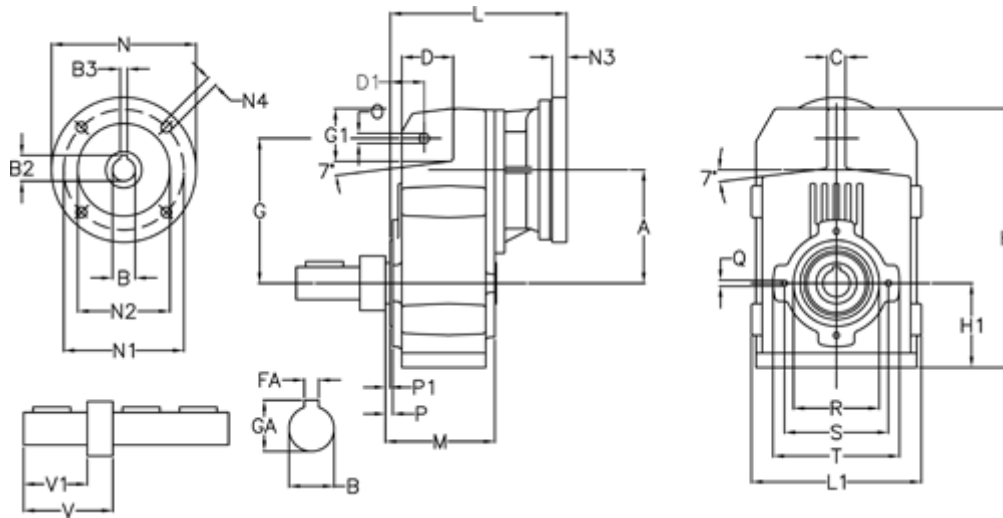

Data Sheet

Article number: 29560320231220
 Description: Shaft mounted gear
 A313R-202,3-P63B5

Measures

A = 150.50	FA = 10	M = 125.0	Q = M10x17
B = 35	G = 170	N = 140	R = 110
B1 = 11	G1 = 84.0	N1 = 115	S = 130
B2 = 12.8	GA = 38.0	N2 = 95	T = 150
B3 = 4	H = 326.0	N4 = M8x19	V = 93.0
C = 20	H1 = 102.0	O = 13	V1 = 60
D = 68.0	L = 225.5	P = 6.5	
D1 = 54.0	L1 = 210	P1 = 3.5	